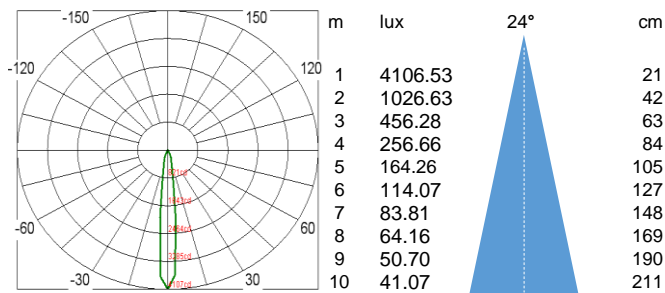

Light Cone

2700K CRI >92 24°