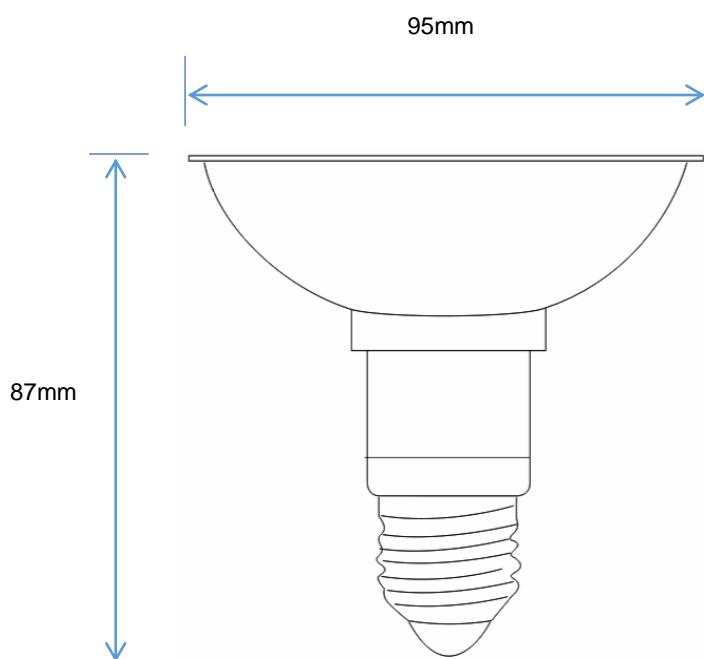

Product Code

Product Code	Watt	Angle	Lumens	Color/CRI	Input
GYPAR30RL12WDG1-10D30KP	12W	10°	900lm	3000K / CRI > 93	AC 230-240V

Goldyear Industrial Limited

1F, No. 10, Bai 7th St, QiduDist, Keelung City, Taiwan (20649)

Tel: +886-2-24517468

<http://www.goldyear.net/>