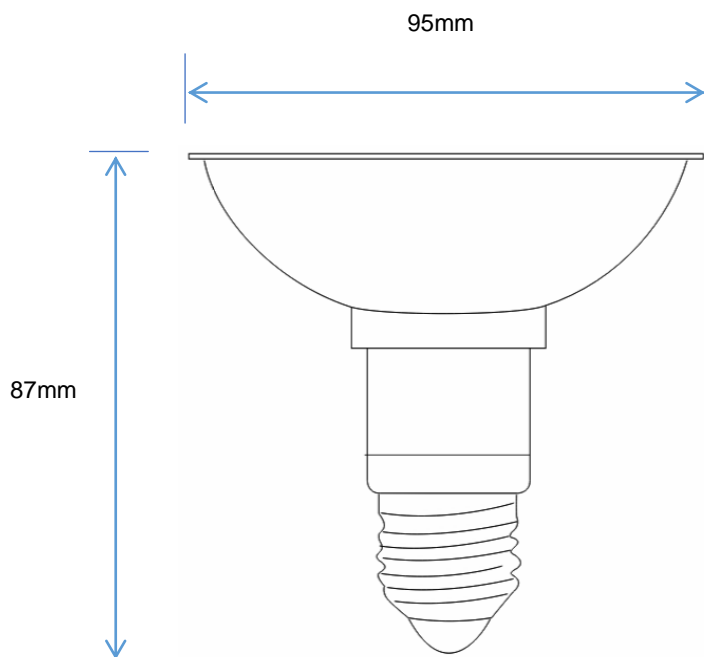

Product Code

Product Code	Watt	Angle	Lumens	Color/CRI	Input
GYPAR30RL12WDG2-35D30KP	12W	35°	900lm	3000K / CRI > 93	AC 230-240V