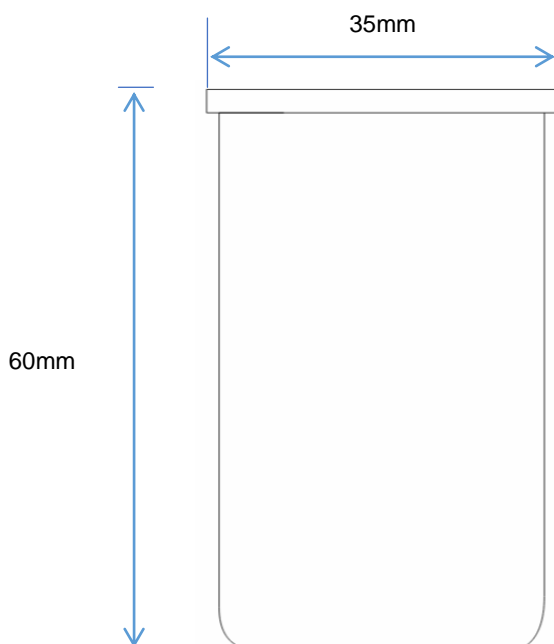

Pro Reality MR11 MODULE 35-8W

Product Code

Product Code	Watt	Angle	Lumens	Color/CRI	Input
GYMO35RL8WD-35D30KP	8W	35°	750lm	3000K / CRI > 93	AC 230-240V