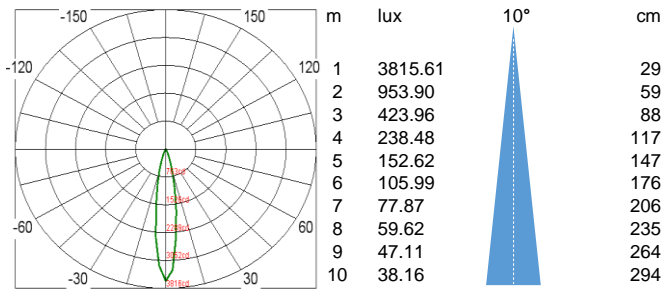

AR70GU10 8W-G2

GOLDYEAR
Shining Your Life

Specification Sheet

Diameter	70mm
Length	65mm
Input power	8W
Input voltage (Dimmable)	(AC 220-240V)
Power factor	95%
Switch ON time	0.5 Sec
Dimmable	Yes
Energy class	A+
Equivalent	75W halogen
Brightness Warm white (2700K, CRI 92) Warm white (3000K, CRI 82)	550lm 680lm
Available beam angle	19°/35°
LED brand	CREE
Main materials	Aluminum, Conductive Plastic and Thermal Painting

Light Cone

2700K CRI >92 19°

2700K CRI >92 35°

3000K CRI >82 19°

3000K CRI >82 35°