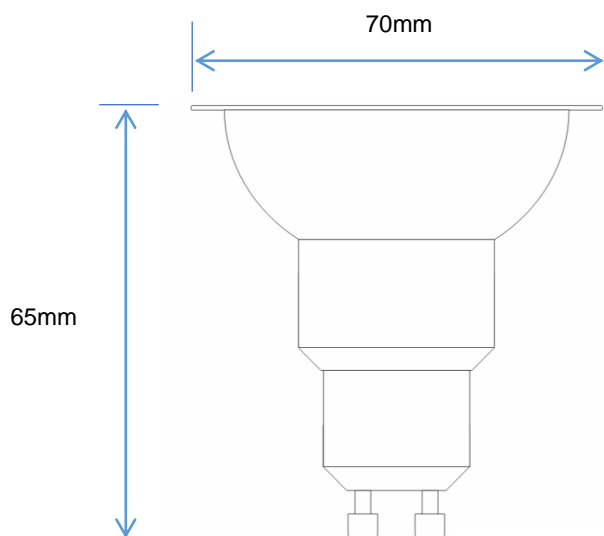

Product Code

Product Code	Watt	Angle	Lumens	Color/CRI	Input
GYAR70GU10RL8WDG2-19D27K	8W	19°	550lm	2700K / CRI > 92	AC 230-240V
GYAR70GU10RL8WDG2-19D30K	8W	19°	680lm	3000K / CRI > 82	AC 230-240V
GYAR70GU10RL8WDG2-35D27K	8W	35°	550lm	2700K / CRI > 92	AC 230-240V
GYAR70GU10RL8WDG2-35D30K	8W	35°	680lm	3000K / CRI > 82	AC 230-240V