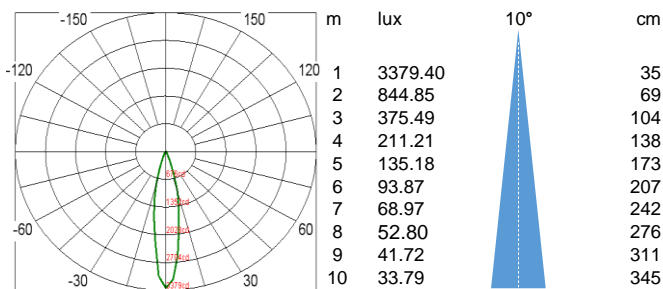

AR70GU10 8W-G2

GOLDYEAR
Shining Your Life

Specification Sheet

Diameter	70mm
Length	65mm
Input power	8W
Input voltage (Dimmable)	(AC 220-240V)
Power factor	95%
Switch ON time	0.5 Sec
Dimmable	Yes
Energy class	A+
Equivalent	75W halogen
Brightness Warm white (2700K, CRI 92) Warm white (3000K, CRI 82)	550lm 680lm
Available beam angle	19°/35°
LED brand	CREE
Main materials	Aluminum, Conductive Plastic and Thermal Painting

Light Cone

2700K CRI >92 19°

2700K CRI >92 35°

3000K CRI >82 19°

3000K CRI >82 35°