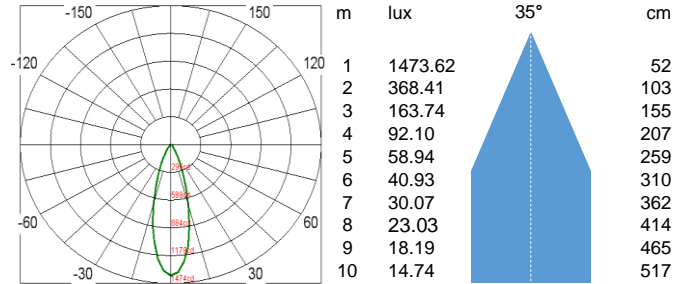

2700K CRI >92 35°