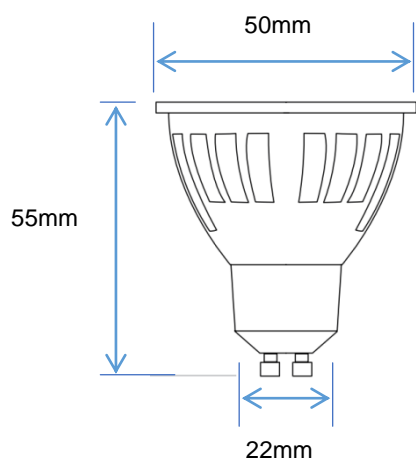

GU10-5W

GOLDYEAR

Shining Your Life

Specification Sheet

Diameter	50mm
Length	55mm
Input power	5W
Input voltage (Non-Dim /Dim)	220-240V
Power factor	95%
Switch ON time	0.5 Sec
Dimmable	No/Yes
Energy class	A+
Equivalent	50W halogen
Brightness Warm white (2700K, CRI 92) Warm white (3000K, CRI 82) Natural white (4000K, CRI 82)	430lm 470lm 500lm
Available beam angle	24°/45°/60°
LED brand	CREE
Net weight (Dim lamp)	0.065 kg
Main materials	Aluminum, Conductive Plastic and Thermal Painting

Product Code

Product Code	Watt	Angle	Lumens	Color/CRI	Input
GYGU10RL5WD-24D27K	5W	24°	430lm	2700K / CRI > 92	AC 230-240V
GYGU10RL5WD-24D30K	5W	24°	470lm	3000K / CRI > 82	AC 230-240V
GYGU10RL5WD-24D40K	5W	24°	500lm	4000K / CRI > 82	AC 230-240V
GYGU10RL5WD-45D27K	5W	45°	430lm	2700K / CRI > 92	AC 230-240V
GYGU10RL5WD-45D30K	5W	45°	470lm	3000K / CRI > 82	AC 230-240V
GYGU10RL5WD-45D40K	5W	45°	500lm	4000K / CRI > 82	AC 230-240V
GYGU10RL5WD-60D27K	5W	60°	430lm	2700K / CRI > 92	AC 230-240V
GYGU10RL5WD-60D30K	5W	60°	470lm	3000K / CRI > 82	AC 230-240V
GYGU10RL5WD-60D40K	5W	60°	500lm	4000K / CRI > 82	AC 230-240V

3000K CRI82 24°

3000K CRI82 45°

3000K CRI82 60°

Light Cone

4000K CRI82 24°

m	lux	24°	cm
1	2251.63		29
2	562.91		57
3	250.18		86
4	140.73		114
5	90.07		143
6	62.55		171
7	45.95		200
8	35.18		229
9	27.80		257
10	22.52		286