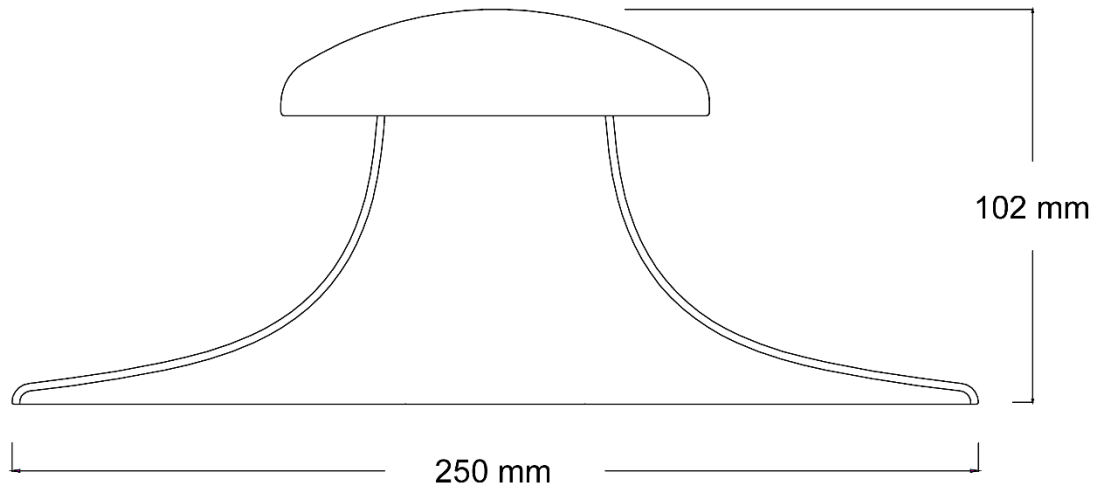

Eclipse remote RGB / W

Product Code

Product Code	Watt	Angle	Lumens	Color/CRI	Input
GYECLIPSE22WRGBW-R27K	22W	180°	1300lm	2700K / CRI > 92	AC 220-240V
GYECLIPSE22WRGBW-R30K	22W	180°	1500lm	3000K / CRI > 82	AC 220-240V
GYECLIPSE22WRGBW-R40K	22W	180°	1500lm	4000K / CRI > 82	AC 220-240V

Goldyear Industrial Limited

1F, No. 10, Bai 7th St, QiduDist, Keelung City, Taiwan (20649)

Tel: +886-2-24517468

<http://www.goldyear.net/>