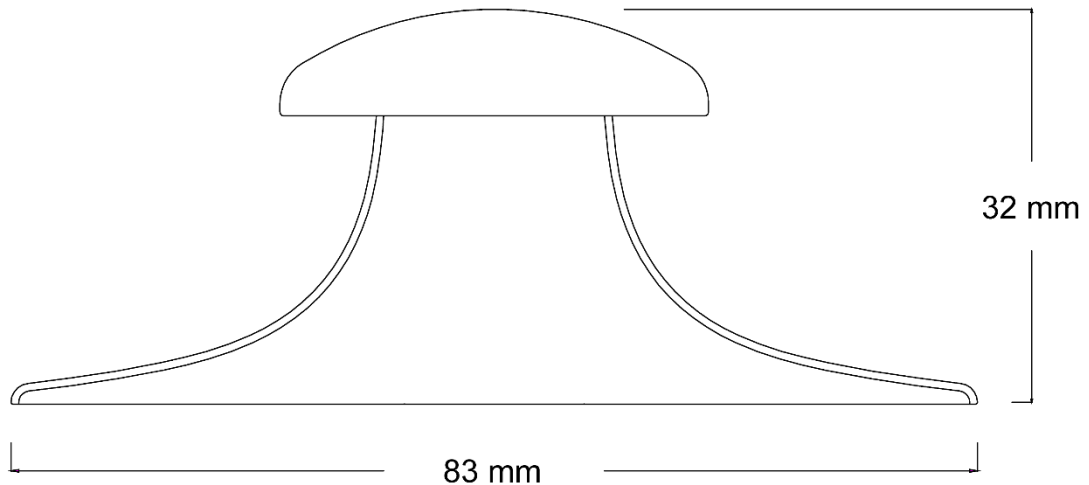

Eclipse small 3W Dimmable

Product Code

Product Code	Watt	Angle	Lumens	Color/CRI	Input
GYECLIPSE3WD-27K	3W	180°	200lm	2700K / CRI > 92	AC 220-240V
GYECLIPSE3WD-30K	3W	180°	240lm	3000K / CRI > 82	AC 220-240V
GYECLIPSE3WD-40K	3W	180°	240lm	4000K / CRI > 82	AC 220-240V

Goldyear Industrial Limited

1F, No. 10, Bai 7th St, QiduDist, Keelung City, Taiwan (20649)

Tel: +886-2-24517468

<http://www.goldyear.net/>